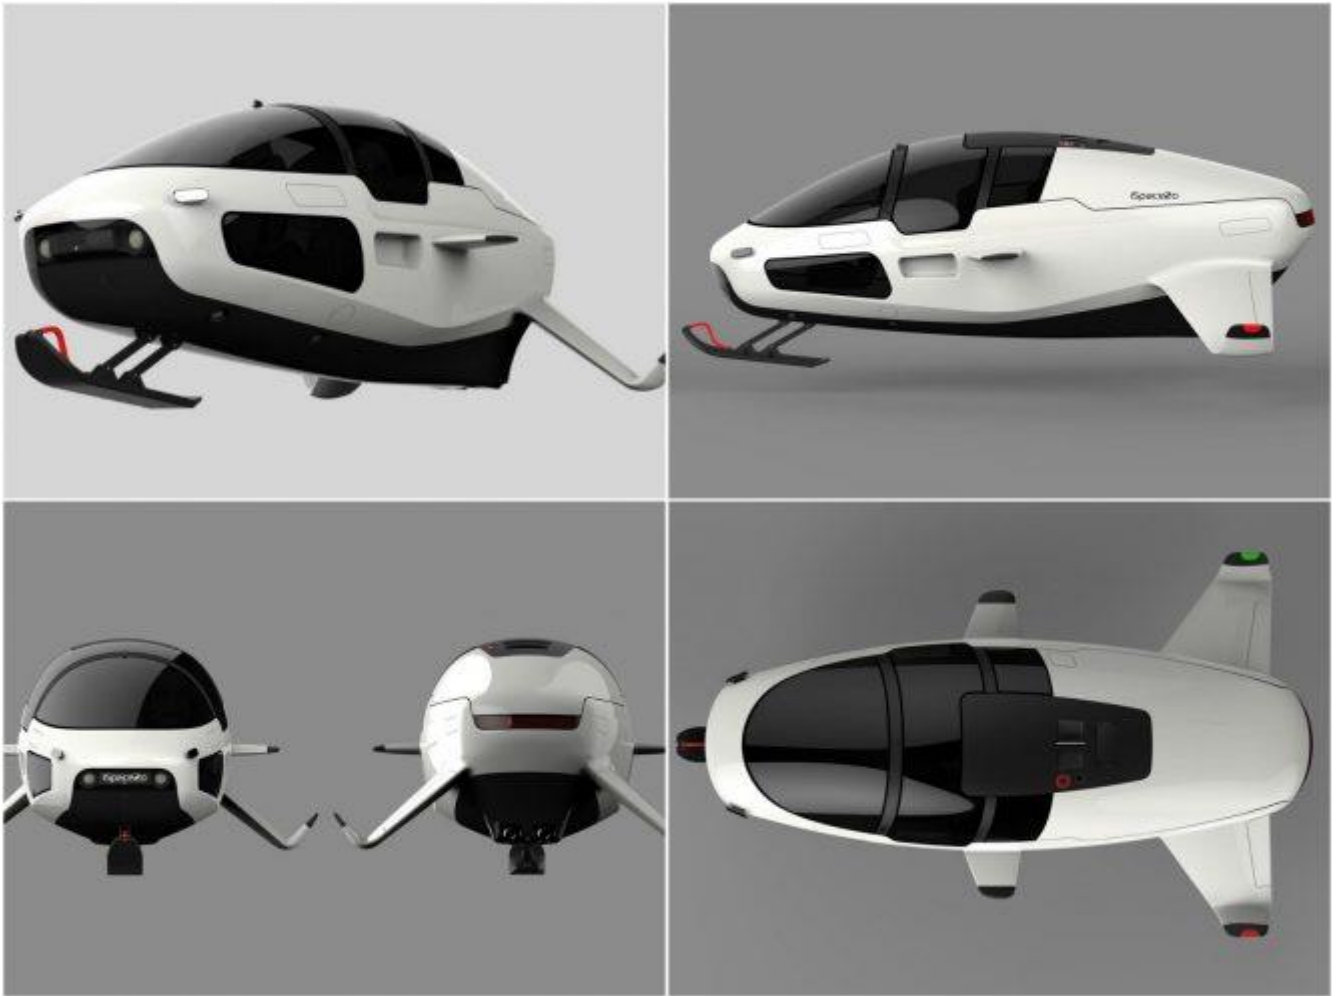

# DeepSeaker DS1 – Funky new superyacht toy by iSpace20

November 05, 2019

Written by [Eva Belanyiova](#)

Italian engineering company iSpace20 has revealed an innovative water toy named the DeepSeaker DS1 capable of planing at speed above the waves as well as use as a submersible.

DeepSeaker DS1 under water – Image © iSpace20

As a multipurpose craft capable of seating one captain and three passengers on long-distance journeys above or below the waterline, the DeepSeaker DS1 has applications in the tourism, leisure, search & rescue and environmental research industries.

DeepSeaker DS1 running on the water – Image © iSpace20

This design concept by Pilotfish GmbH takes inspiration from the aerial and automotive vessels: The large canopy provides guests with panoramic views of the surroundings and a lightweight double hull system of a composite outer shell and inner carbon fibre body ensures passenger safety by guaranteeing pressure resistance and elasticity in the event of any kind of collision.

DeepSeaker DS1 – funky new water toys for your superyacht – Image © iSpace2O

The DeepSeaker DS1 is capable of diving 40-50 metres (131ft-164 feet) using an inflatable ballast tank to create neutral ballast. The DS1 also comes equipped with an innovative patented breathing system from Like a Fish Tech that draws oxygen directly from the surrounding water through a gill-like system by means of a special pump for a near-endless air supply that is cleaned by a CO2 scrubber.