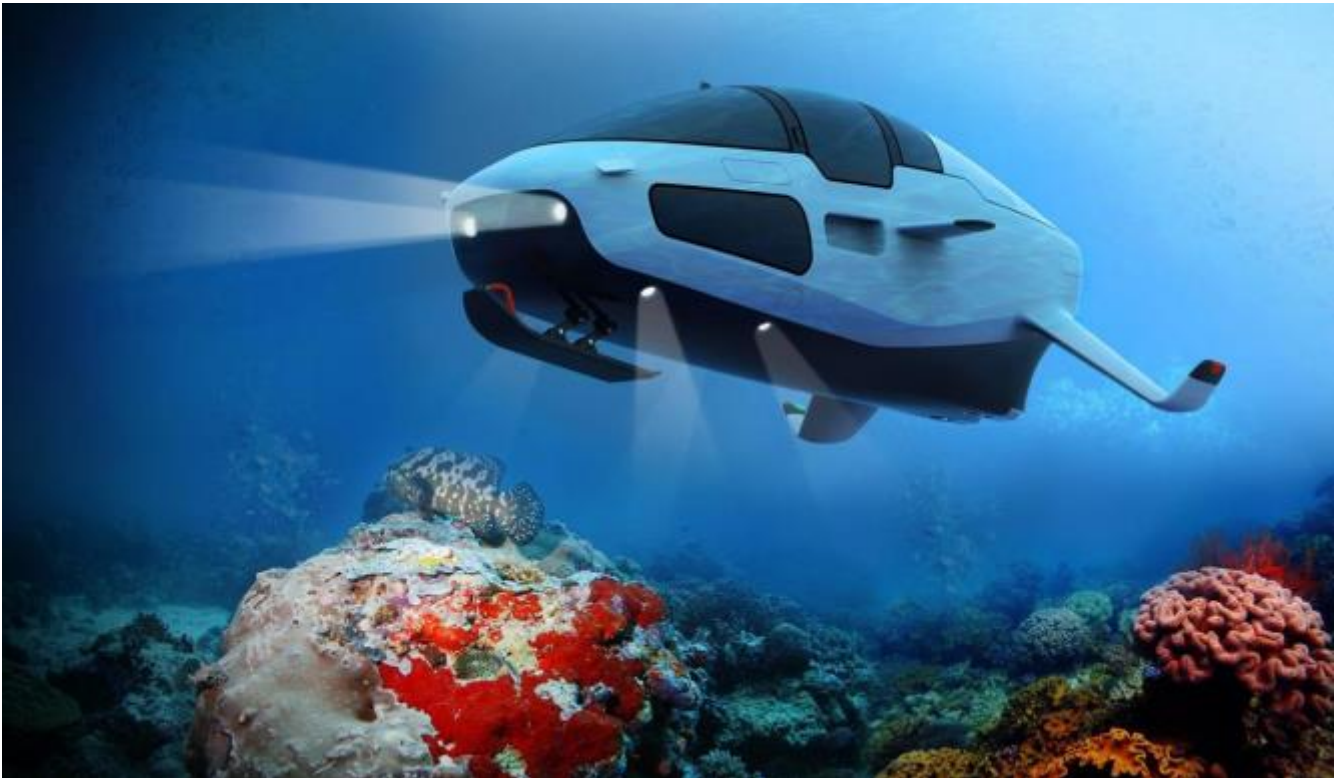

# DeepSeaker DS1 – Funky new superyacht toy by iSpace20

November 05, 2019

Written by [Eva Belanyiova](#)

Italian engineering company iSpace20 has revealed an innovative water toy named the DeepSeaker DS1 capable of planing at speed above the waves as well as use as a submersible.

DeepSeaker DS1 under water – Image © iSpace20

As a multipurpose craft capable of seating one captain and three passengers on long-distance journeys above or below the waterline, the DeepSeaker DS1 has applications in the tourism, leisure, search & rescue and environmental research industries.

DeepSeaker DS1 running on the water – Image © iSpace20

This design concept by Pilotfish GmbH takes inspiration from the aerial and automotive vessels: The large canopy provides guests with panoramic views of the surroundings and a lightweight double hull system of a composite outer shell and inner carbon fibre body ensures passenger safety by guaranteeing pressure resistance and elasticity in the event of any kind of collision.

DeepSeaker DS1 – funky new water toys for your superyacht – Image © iSpace2O

The DeepSeaker DS1 is capable of diving 40-50 metres (131ft-164 feet) using an inflatable ballast tank to create neutral ballast. The DS1 also comes equipped with an innovative patented breathing system from Like a Fish Tech that draws oxygen directly from the surrounding water through a gill-like system by means of a special pump for a near-endless air supply that is cleaned by a CO2 scrubber.